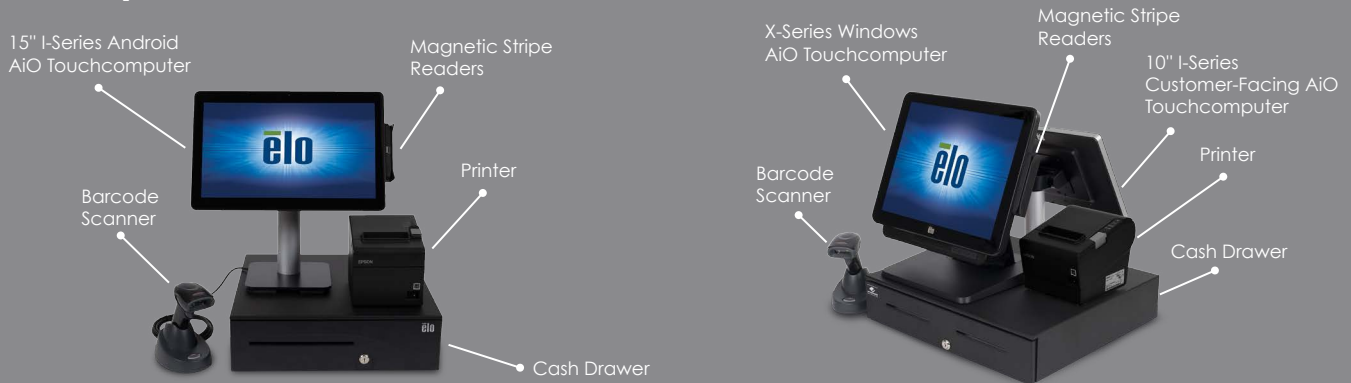

Elo Stacks on POS Value

Reinventing point of sale to embrace new forms of payment, engage shoppers, reward loyalty, and ensure fast service.

Elo POS Products

POS Peripherals

EloView®

The secure, enterprise grade all-in-one solution for remote content deployment and device management. Whether you need to push new content to a device or simply change the screen brightness, EloView has got you covered.

Enterprise Integration

An open platform for integration with CMS and POS partners. EloView is modular and can be used with leading MDM platforms as well.

PayPoint

- Available with Windows, Android or for iPad
- Sleek, modern style built to last
- Peripherals are built in rather than bolted on – includes the register, cash drawer, MSR, barcode scanner, receipt printer and customer facing display
- Designed for ease of serviceability
- Flip-for-signature touch screen and electronic receipt delivery

X-Series All-in-One Touchcomputer

- 15" or 17" standard 4:3 aspect ratio and 20" wide-screen format
- Space-saving models with computing functionality integrated in the footprint of a standard LCD monitor and models designed for POS and healthcare applications
- Models with seamless zero-bezel design (uninterrupted surface area)
- Field-installable peripherals such as magnetic stripe reader, customer display, finger print reader and barcode scanner
- Choice of touchscreen technologies, single touch & multi-touch

E-Series All-in-One Touchcomputer

- 15" wide-screen AiO High performance touchcomputer with great value
- Elegant, retail-hardened touch solution with a small footprint and a quiet fan-less design
- Designed to fit on top of a cash drawer, can also be wall or pole mounted
- Field-installable peripherals such as magnetic stripe reader and customer displays
- Available with IntelliTouch® zero-bezel SAW or AccuTouch® micro-bezel Resistive touch